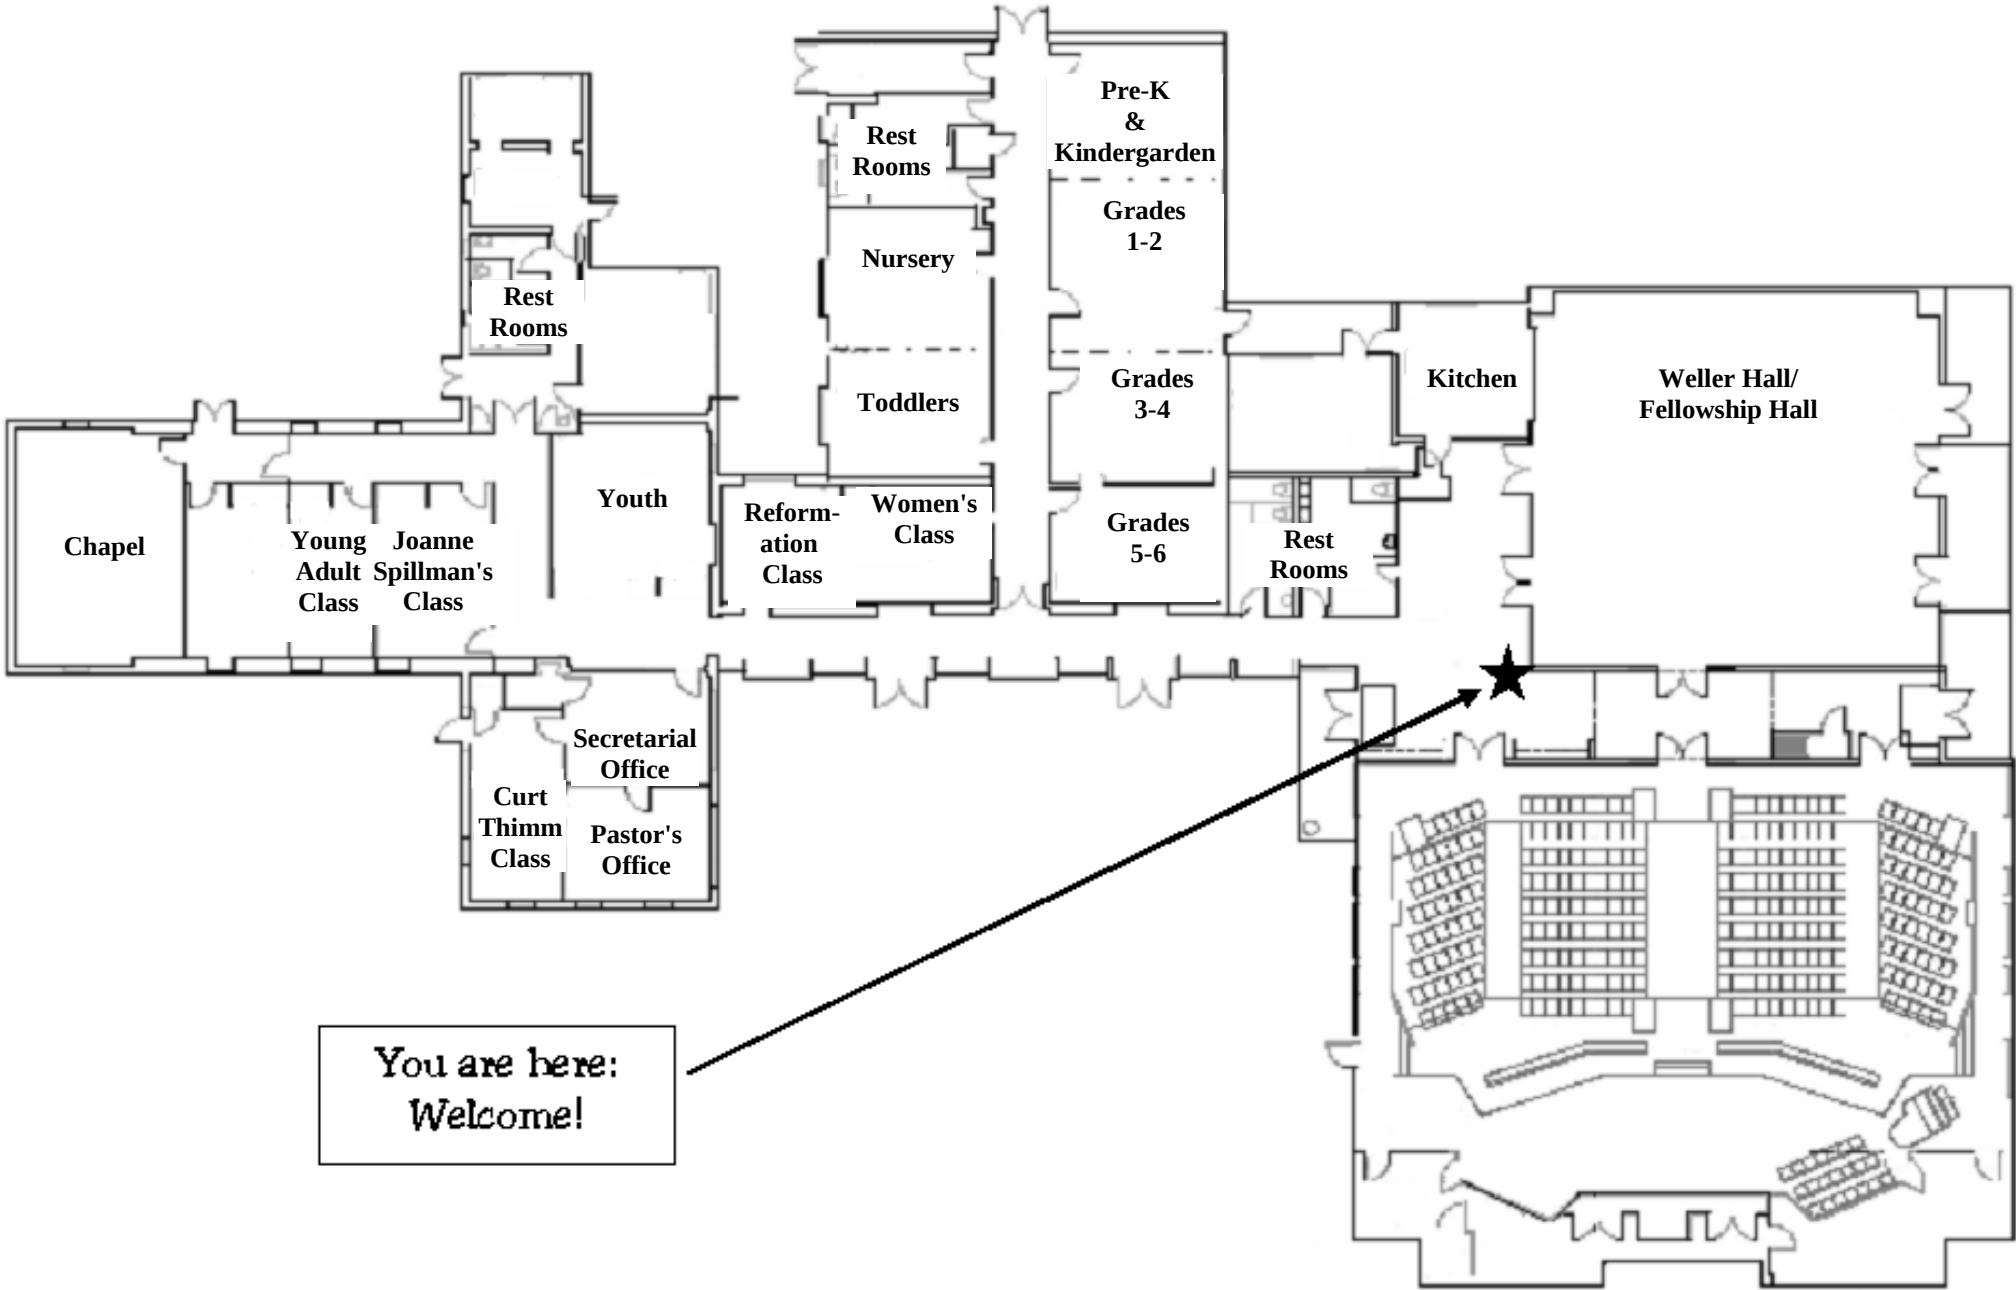

Map of Tabor United Methodist Church Facility

You are here:
Welcome!

- Worship:**
- 8:00AM: Traditional Service
- 10:45AM: Contemporary Service
- Sunday School:**
- 9:30AM
- Youth Ministry:**
- Sunday @ 6:30PM: Youth Fellowship
- Wednesday @ 7:30PM: Youth Bible Study
- Childrens Ministry: Sundays @ 6:30PM:**
- Pioneer Clubs
- Girls Club
- Senior Luncheon:**
- 2nd Wednesday @ NOON
- Bible Studies:**
- Various groups throughout the week.